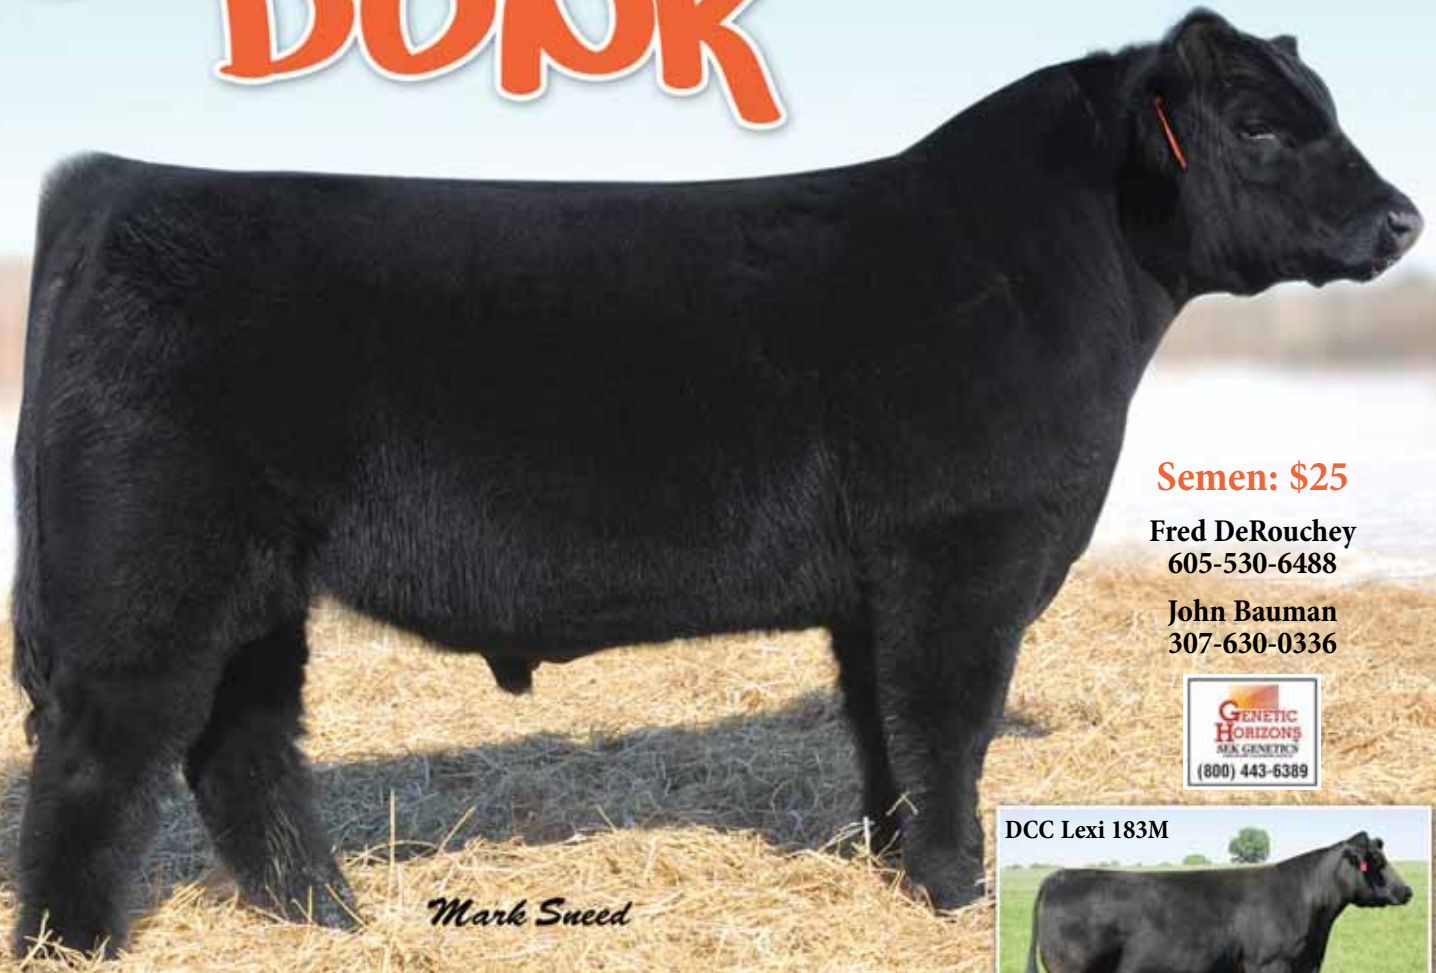

SLAM DUNK

Mark Sneed

Semen: \$25

Fred DeRouchey
605-530-6488

John Bauman
307-630-0336

DCC Lexi 183M

Polled • TH-Free & PHA-Free • PB Maine-Anjou • AMAA #378168
Sire: CMAC Hard Core • Dam: DCC Lexi 183M
BD 4.2.07 • BW 89 • WW 845 • REA 15.93
3-stars Tenderness • 7-stars Feed Efficiency

DCC Lexi 183M has produced over \$350,000 in progeny sales.
She is the dam of:

- Premium Blend* 2007-08 Nat'l Show Bull of the Year
- 2006 Reserve Nat'l Show Heifer of the Year
- 2008-09 Reserve Nat'l Show Heifer of the Year

Slam Dunk is small headed and smooth polled. He is stout, moderate framed, with loads of muscle shape and an awesome hair coat.

What others are saying about the Slam Dunk calves...

Bob Holzworth, KS "...they are light birthweight with lots of vigor."