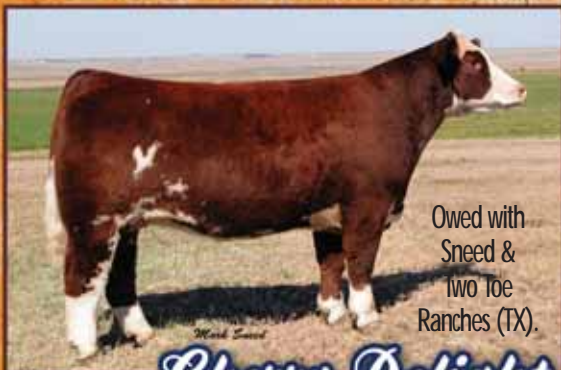

# Presenting *DeRouche* Donors

*550S*

Ali x  
Chi-Ang  
Registered  
1/2 Maine

Progeny by  
Sooner &  
Slam Dunk.  
Embryos  
by Sooner.

*Miss Cervera 250S*

Registered  
1/2 Maine

Progeny by  
Star Power.  
Embryos by  
Heat Wave  
& Premium  
Blend.

*Cherry Delight*

Owed with  
Sneed &  
Two Toe  
Ranches (TX).

THF | PHAF  
Heat Wave  
x Simm.

Embryos  
available  
this fall by  
Yellow  
Jacket &  
Smilin Bob.

*Dolly Python 706T*

Meyer 734 x  
Collins Grizz

First heifer  
calf sold for  
\$5,000.  
Embryos by  
Heat Wave,  
DCC Hard  
Drive, and  
W-M-W.

*Miss First Class 613S*

Owed with  
Tolle.

Sired by  
Hannibal.

First calf sold  
for \$10,000.  
Has an awe-  
some heifer  
calf sired by  
Star Power.  
Grand 2007  
Chi. Jr. Natl

*K&A Princess 710T*

Owed with  
Tolle.

Contender  
x Carly  
Registered  
PB Maine

First heifer  
calf sold for  
\$20,000.  
Embryos by  
Heat Wave.  
Res. Sup. Gr.  
'08 KY Expo.

Progeny, embryos, and flushes for sale on these and other elite DeRouche Donors. We will have an outstanding set of steers, heifers, and bull calves for sale this fall.