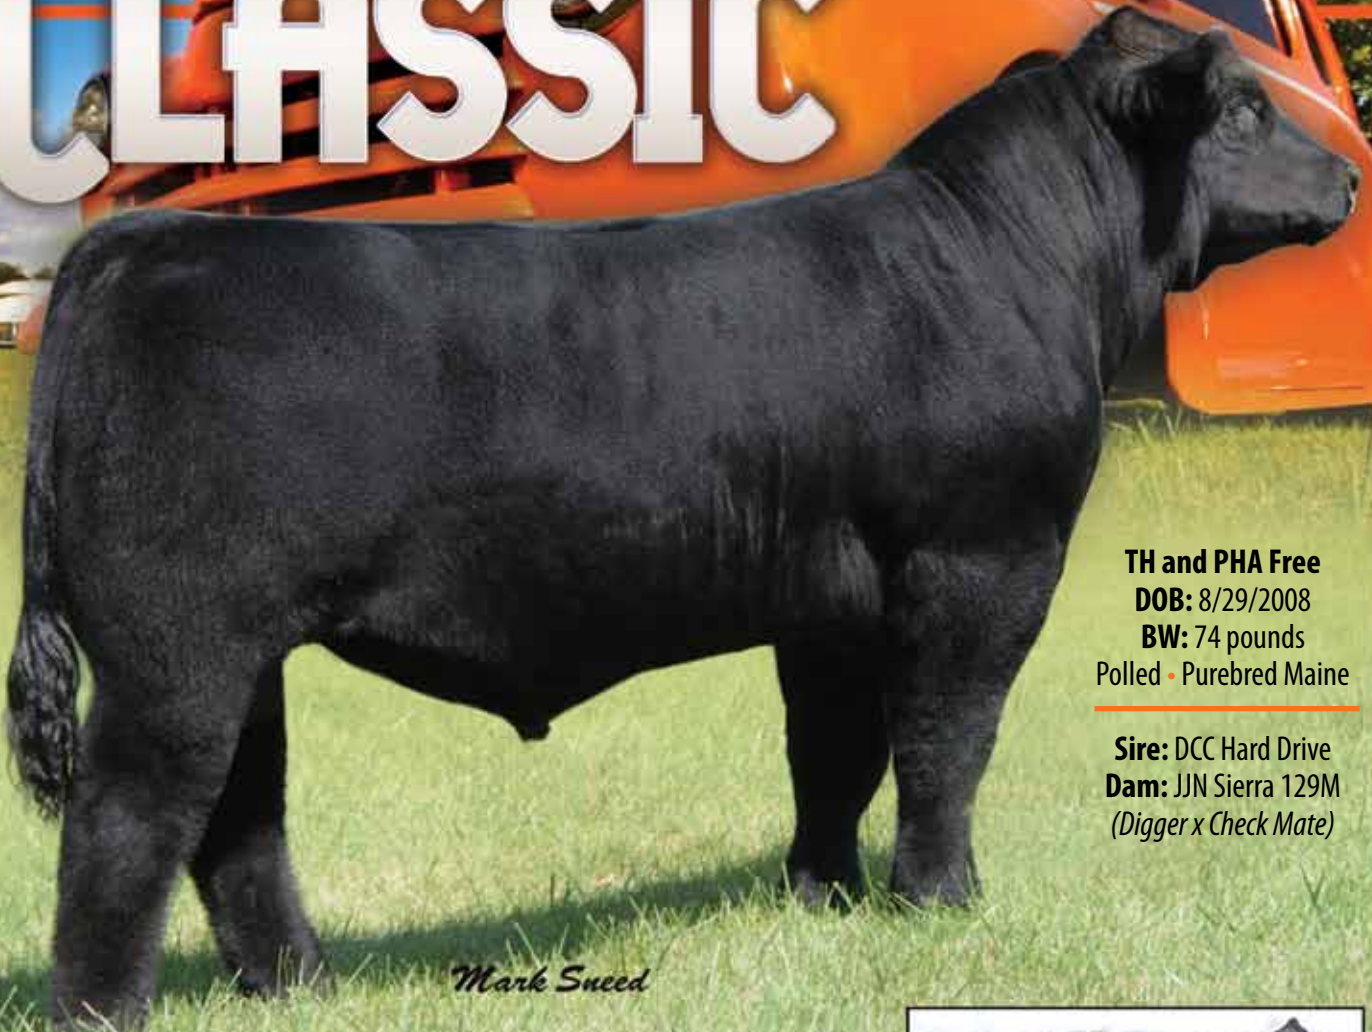

# CLASSIC

*Mark Sneed*

**TH and PHA Free**  
**DOB: 8/29/2008**  
**BW: 74 pounds**  
Polled • Purebred Maine

**Sire: DCC Hard Drive**  
**Dam: JJN Sierra 129M**  
*(Digger x Check Mate)*

**SEMEN: \$25**

Classic combines the old school genetics of Epinal and Tidalwave in a modern package look. If you want calves that are stout boned with good feet and legs, powerfully muscled in a medium frame size, then classic is the bull for you! Look at his breed on predictability.

**Classic calves are on the ground, have been light birthweight, and look tremendous!**

**FOR SEMEN OR INFORMATION, CONTACT OWNERS:**

**FRED & JOAN DEROCHE** • 1001 Hurst Ave. • Mitchell, South Dakota 57301  
Home: 605-990-6488 • Fax: 605-990-6489 • Cell: 605-530-6488  
[derouche@mitchelltelecom.net](mailto:derouche@mitchelltelecom.net) • [www.deroucheycattle.com](http://www.deroucheycattle.com)

9525 70th Road  
Galesburg, Kansas 66740  
800-443-6389 • Fax: 620-763-2231

**RICK BEARD**

RR#1, Box 36  
Devol, Oklahoma 73531  
940-733-9557

**CLASSIC'S DAM**

This cow puts width, muscle, and power in her calves.

**JJN SIERRA 129M**

**FULL SIB TO CLASSIC**

Sold for \$18,000  
in the Fall 2009  
Bushy Park Farm  
Sale

**BPF SIERRA 33W**