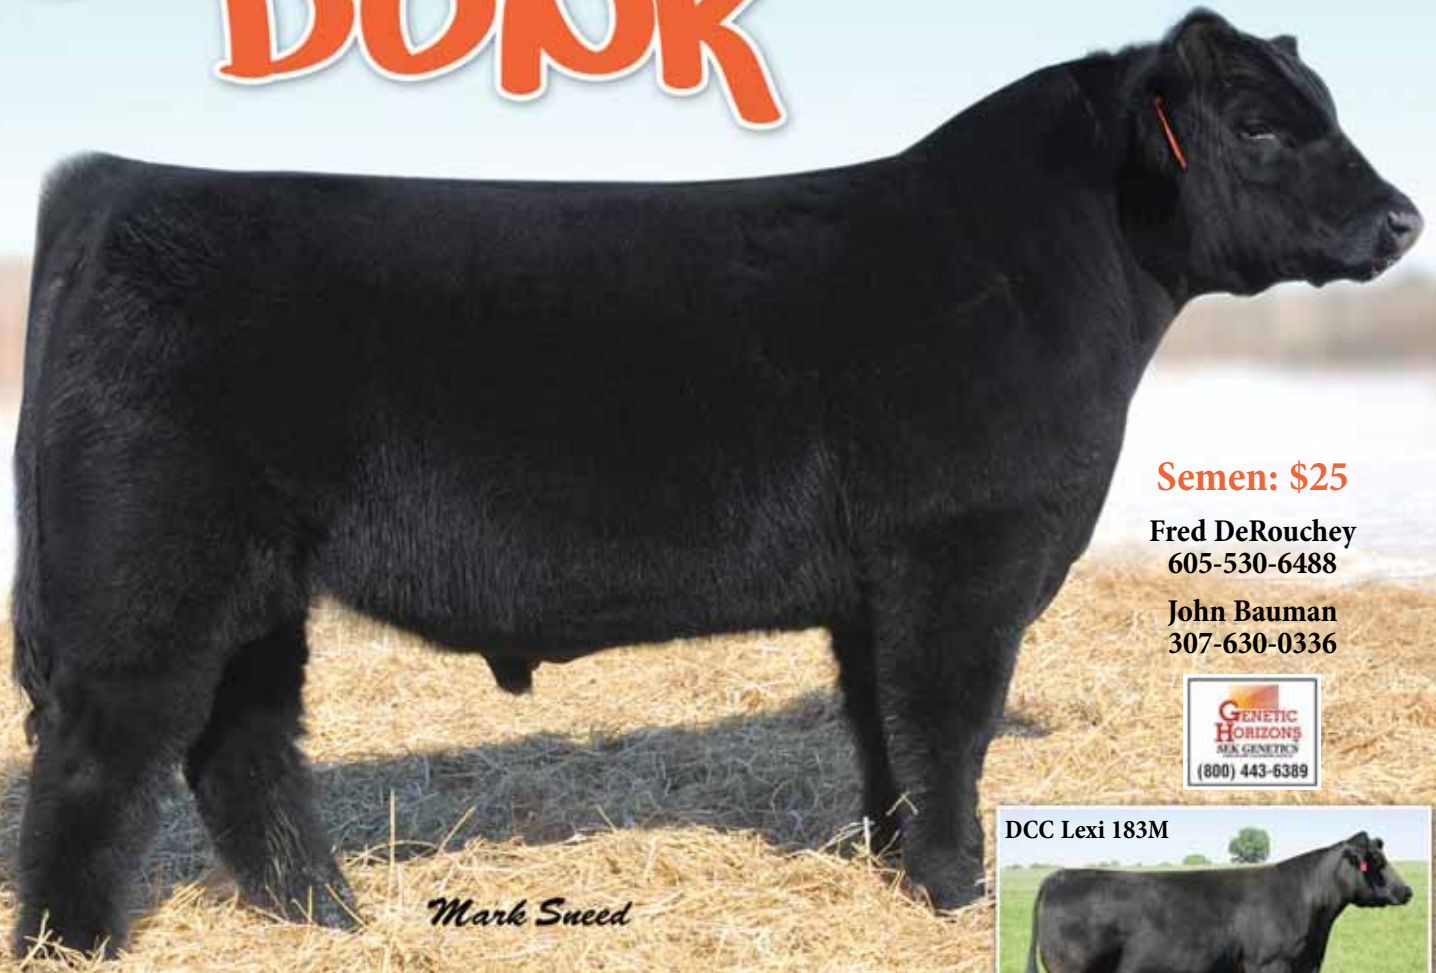

# SLAM DUNK

*Mark Sneed*

**Semen: \$25**

**Fred DeRouchey**  
605-530-6488

**John Bauman**  
307-630-0336

DCC Lexi 183M

Polled • TH-Free & PHA-Free • PB Maine-Anjou • AMAA #378168  
Sire: CMAC Hard Core • Dam: DCC Lexi 183M  
BD 4.2.07 • BW 89 • WW 845 • REA 15.93  
3-stars Tenderness • 7-stars Feed Efficiency

DCC Lexi 183M has produced over \$350,000 in progeny sales.  
She is the dam of:

- Premium Blend* 2007-08 Nat'l Show Bull of the Year
- 2006 Reserve Nat'l Show Heifer of the Year
- 2008-09 Reserve Nat'l Show Heifer of the Year

Slam Dunk is small headed and smooth polled. He is stout, moderate framed, with loads of muscle shape and an awesome hair coat.

What others are saying about the Slam Dunk calves...

Bob Holzworth, KS "...they are light birthweight with lots of vigor."